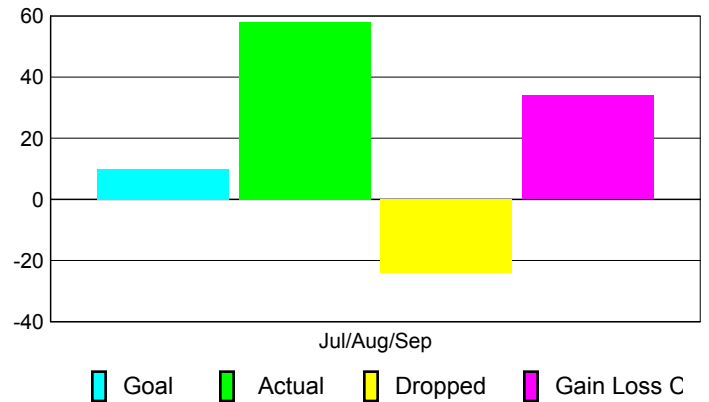

Membership Results 2010-2011

Goal, New, Dropped, Gain/Loss