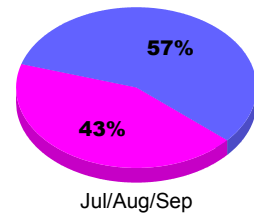

Membership Results
2010-2011

Membership
2009-2010

Month	Net Memb Goal	Actual New Memb	Actual Dropped Memb	Gain/Loss of Memb	Gain/Loss of Memb
Jul/Aug/Sep	10	58	-24	34	13
Totals	10	58	-24	34	13

Membership Results 2010-2011

Goal, New, Dropped, Gain/Loss

Comparison of Membership Gain/Loss

Current Year Compared to the Previous Year

Gender Comparison 2010-2011

■ Male ■ Female